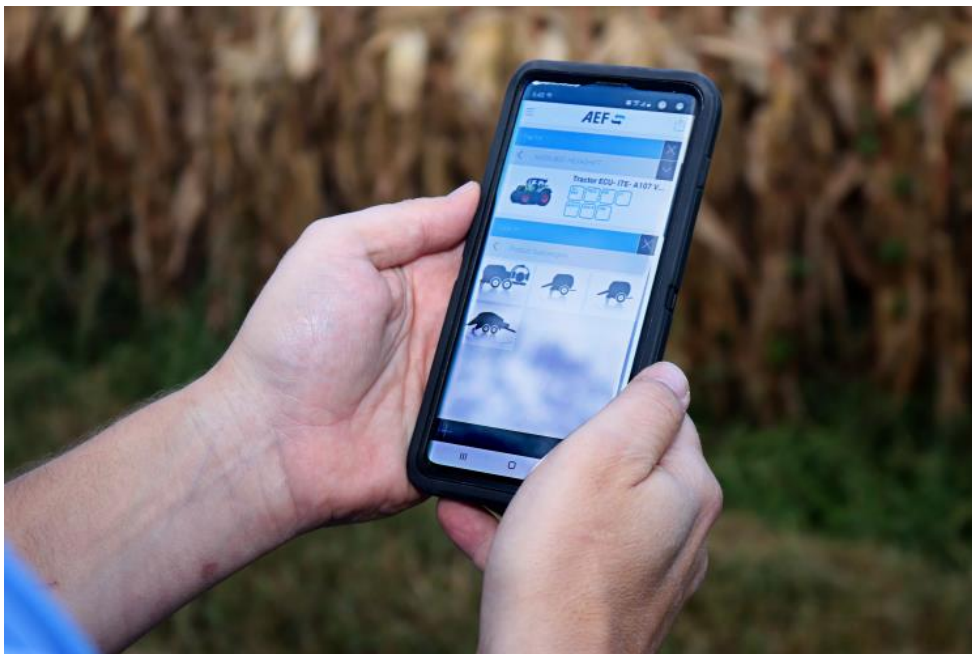

"This is an incredibly useful tool, especially for ag equipment dealers, when they have to advise their customers on their next ISOBUS equipment purchase," said Olliver. "Dealers will find the app's new module and option views essential."

Picture caption (AEF_Database_APP.jpg)

Image source

Please indicate as image source: Agricultural Industry Electronics Foundation e.V.

The reprint is free of charge. We would be very pleased to receive a specimen copy.